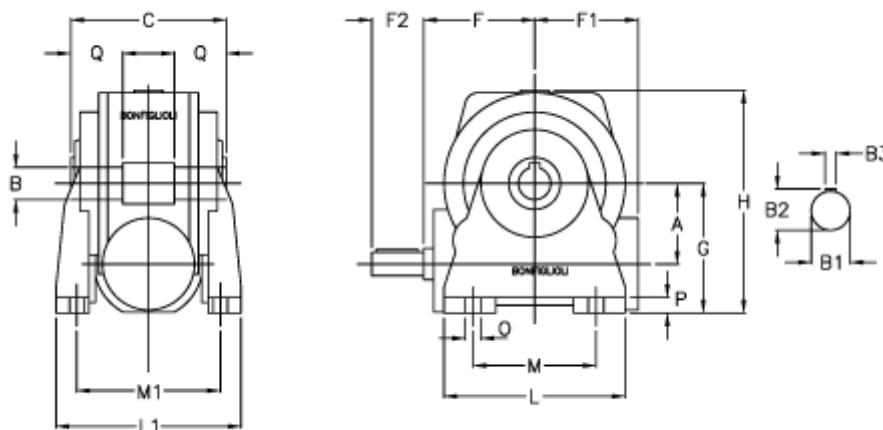

Data Sheet

Article number: 3901044014100

Description: Worm gear with solid input shaft
VF 44N-14-HS

Measures

a	= 44.6	F1 = 54	O = 8.5
B	= 18	F2 = 30	P = 10
B1	= 11	g = 72	Q = 24.5
B2	= 12.5	H = 124.5	
B3	= 4	L = 90	
C	= 64	L1 = 98	
Description = VF 44N-xx-HS		m = 52	
F	= 54.0	M1 = 81.0	